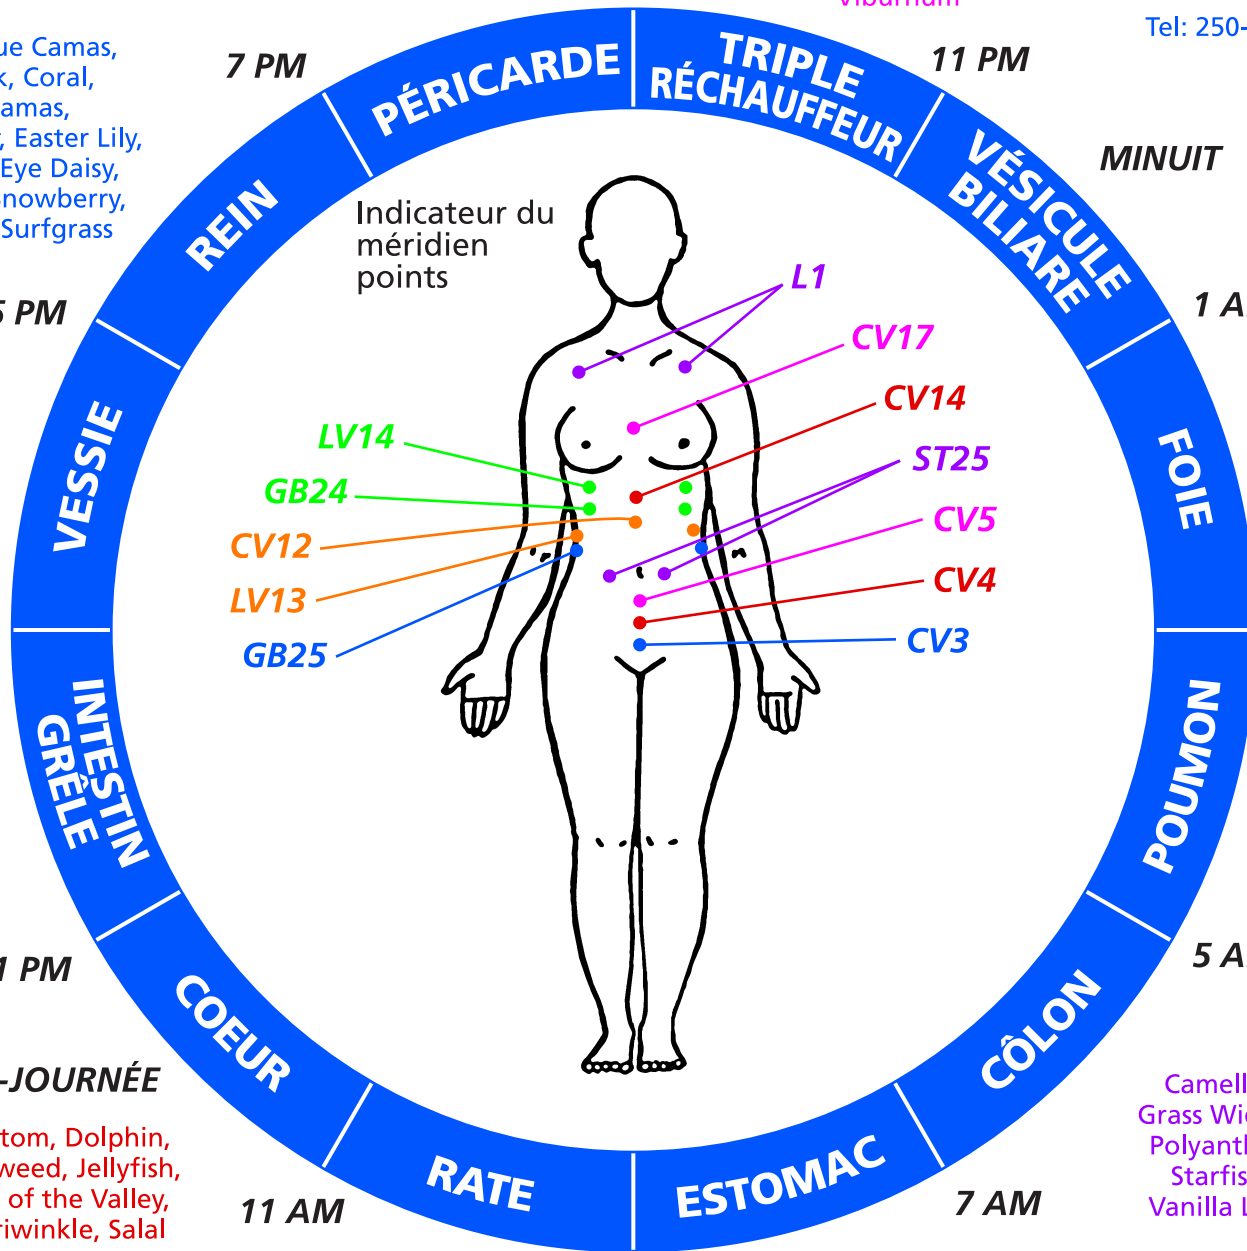

Anemone, Arbutus,  
Blue Lupin, Chiton,  
Pearly Everlasting,  
Plantain, Pipsissewa,  
Twin Flower, Weigela

Arbutus, Bluebell,  
Death Camas, Fairy Bell,  
Grape Hyacinth,  
Indian Pipe, Polyanthus,  
Purple Crocus,  
Sand Dollar, Sea Horse,  
Vanilla Leaf

Harvest Lily, Moon Snail,  
Orange Honeysuckle,  
Poplar, Rainbow Kelp,  
Viburnum

Indicateur du  
méridien  
points

7 PM

9 PM

11 PM

MINUIT

1 AM

3 AM

5 AM

7 AM

9 AM

11 AM

1 PM

3 PM

5 PM

Tous les méridians  
Hooker's Onion,  
Nootka Rose

**Conception Vessel**  
Indian Pipe, Whale

Diatom, Dolphin,  
Fireweed, Jellyfish,  
Lily of the Valley,  
Periwinkle, Salal

Dolphin, Goatsbeard, Pipsissewa,  
Sea Turtle, Silver Birch, Viburnum,  
Urchin, Wallflower